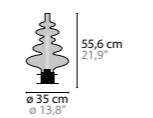

REFLEXX

REFLEXX H1 14350 Clear Glass	Colours: 00-01-02-32 Light source: LED 6W / 2700K / 425LM Dimmable direct current (trailing edge - leading edge) Light source included	Size: Ø 13 x 35 cm Packing size 1: 13 x 11 x 11 cm Packing size 2: 41 x 31 x 28 cm Packing weight: 2 kg
REFLEXX H3 14355 Clear Glass	Colours: 00-01-02-32 Light source: 3 x LED 6W / 2700K / 1275LM Dimmable direct current (trailing edge - leading edge) Light source included	Size: Ø 20 x min 70 cm Packing size 1: 25 x 25 x 20 cm Packing size 2: 41 x 31 x 28 cm Packing weight: 6 kg
REFLEXX H5 14360 Clear Glass	Colours: 00-01-02-32 Light source: 5 x LED 6W / 2700K / 2125LM Dimmable direct current (trailing edge - leading edge) Light source included	Size: Ø 30 x min 70 cm Packing size 1: 35 x 35 x 30 cm Packing size 2: 41 x 41 x 32 cm Packing weight: 8 kg
REFLEXX W1 14380 Clear Glass	Colours: 00-01-02-32 Light source: LED 6W / 2700K / 425LM Dimmable direct current (trailing edge - leading edge) Light source included	Size: 13 x 18 x 39 cm Packing size 1: 20 x 20 x 10 cm Packing size 2: 41 x 31 x 28 cm Packing weight: 2 kg
REFLEXX W1+1 14385 Clear Glass	Colours: 00-01-02-32 Light source: 2 x LED 6W / 2700K / 850LM Dimmable direct current (trailing edge - leading edge) Light source included	Size: 13 x 18 x 72 cm Packing size 1: 25 x 21 x 14 cm Packing size 2: 41 x 31 x 28 cm Packing weight: 3 kg
REFLEXX H1 XXL 14400 Clear Glass	Colours: 00-01-02-32 Light source: 1 x GU10 / 220V / Max. 50W Dimmable Light source not included	Size: Ø 35 x 59 cm Packing size 1: 25 x 21 x 14 cm Packing size 2: 42 x 42 x 55 cm Packing weight: 6 kg
REFLEXX T1 XXL 14405 Clear Glass	Colours: 00-01-02-32 Light source: 1 x E27 / 220V / Max. 60W Dimmer included Light source not included	Size: Ø 35 x 58 cm Packing size 1: 34 x 36 x 25 cm Packing size 2: 42 x 42 x 55 cm Packing weight: 7 kg

14380

REFLEXX W1+1

14385

REFLEXX H1 XXL

14400

REFLEXX T1 XXL

14405

CUSTOMISE YOUR
PREFERRED COMPOSITION.