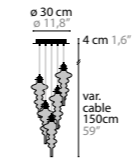

REFLEXX H5

14360