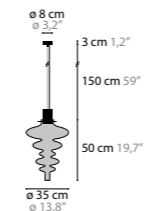

REFLEXX

REFLEXX H1 14350 Clear Glass	Colours: 00-01-02-32 Light source: LED 6W / 2700K / 425LM Dimmable direct current (trailing edge - leading edge) Light source included	Size: Ø 13 x 35 cm Packing size 1: 13 x 11 x 11 cm Packing size 2: 41 x 31 x 28 cm Packing weight: 2 kg
REFLEXX H3 14355 Clear Glass	Colours: 00-01-02-32 Light source: 3 x LED 6W / 2700K / 1275LM Dimmable direct current (trailing edge - leading edge) Light source included	Size: Ø 20 x min 70 cm Packing size 1: 25 x 25 x 20 cm Packing size 2: 41 x 31 x 28 cm Packing weight: 6 kg
REFLEXX H5 14360 Clear Glass	Colours: 00-01-02-32 Light source: 5 x LED 6W / 2700K / 2125LM Dimmable direct current (trailing edge - leading edge) Light source included	Size: Ø 30 x min 70 cm Packing size 1: 35 x 35 x 30 cm Packing size 2: 41 x 41 x 32 cm Packing weight: 8 kg
REFLEXX W1 14380 Clear Glass	Colours: 00-01-02-32 Light source: LED 6W / 2700K / 425LM Dimmable direct current (trailing edge - leading edge) Light source included	Size: 13 x 18 x 39 cm Packing size 1: 20 x 20 x 10 cm Packing size 2: 41 x 31 x 28 cm Packing weight: 2 kg
REFLEXX W1+1 14385 Clear Glass	Colours: 00-01-02-32 Light source: 2 x LED 6W / 2700K / 850LM Dimmable direct current (trailing edge - leading edge) Light source included	Size: 13 x 18 x 72 cm Packing size 1: 25 x 21 x 14 cm Packing size 2: 41 x 31 x 28 cm Packing weight: 3 kg
REFLEXX H1 XXL 14400 Clear Glass	Colours: 00-01-02-32 Light source: 1 x GU10 / 220V / Max. 50W Dimmable Light source not included	Size: Ø 35 x 59 cm Packing size 1: 25 x 21 x 14 cm Packing size 2: 42 x 42 x 55 cm Packing weight: 6 kg
REFLEXX T1 XXL 14405 Clear Glass	Colours: 00-01-02-32 Light source: 1 x E27 / 220V / Max. 60W Dimmer included Light source not included	Size: Ø 35 x 58 cm Packing size 1: 34 x 36 x 25 cm Packing size 2: 42 x 42 x 55 cm Packing weight: 7 kg

14380

REFLEXX W1+1

14385

REFLEXX H1 XXL

14400

REFLEXX T1 XXL

14405

CUSTOMISE YOUR
PREFERRED COMPOSITION.