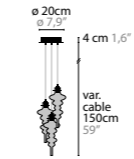

REFLEXX H3

14355