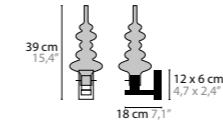

REFLEXX W1

14380