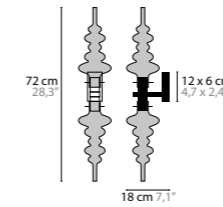

REFLEXX W1+1

14385