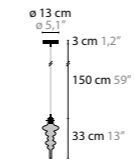

REFLEXX

REFLEXX H1

14350