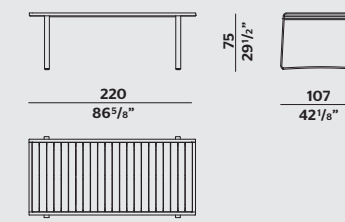

Timeout Collection

GOLDEN GATE VINCENT VAN DUYSSEN

TEAK TOP TABLE
TAVOLO PIANO TEAK