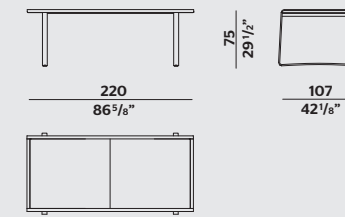

LAVA STONE TOP TABLE
TAVOLO PIANO PIETRA LAVICA