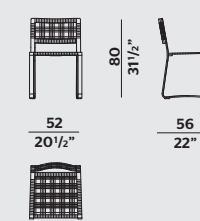

CHAIR
SEDIA