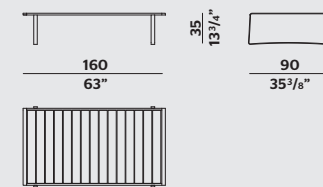

TEAK TOP COFFEE TABLE
TAVOLINO PIANO TEAK