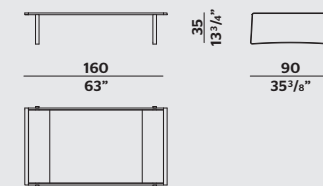

TEAK TOP COFFEE TABLE
TAVOLINO PIANO TEAK