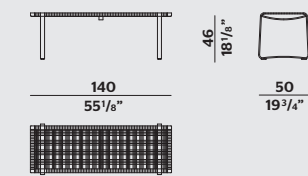

GREEN POINT VINCENT VAN DUYSSEN

BENCH
PANCA