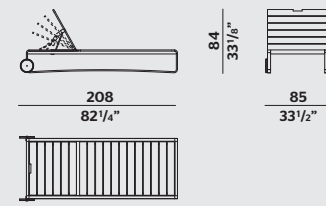

Timeout Collection

GUELL VINCENT VAN DUYSSEN

SUNBED TEAK VERSION
LETTINO VERSIONE TAEK