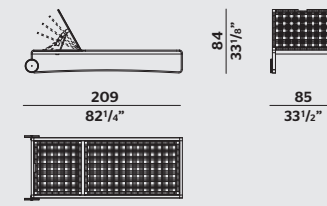

Timeout Collection

GUELL VINCENT VAN DUYSSEN

SUNBED TEAK VERSION
LETTINO VERSIONE TAEK