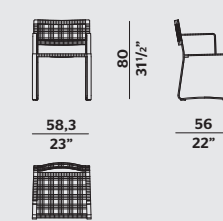

CHAIR WITH ARMRESTS
SEDIA CON BRACCIOLI