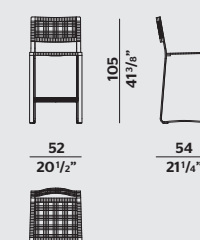

STOOL
SGABELLO