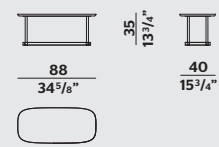

REGENT VINCENT VAN DUYSSEN