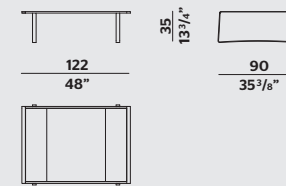

TEAK TOP COFFEE TABLE
TAVOLINO PIANO TEAK