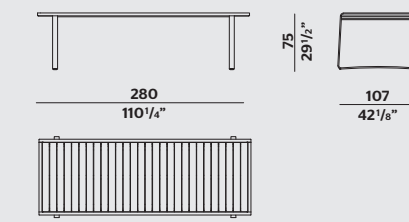

TEAK TOP TABLE
TAVOLO PIANO TEAK