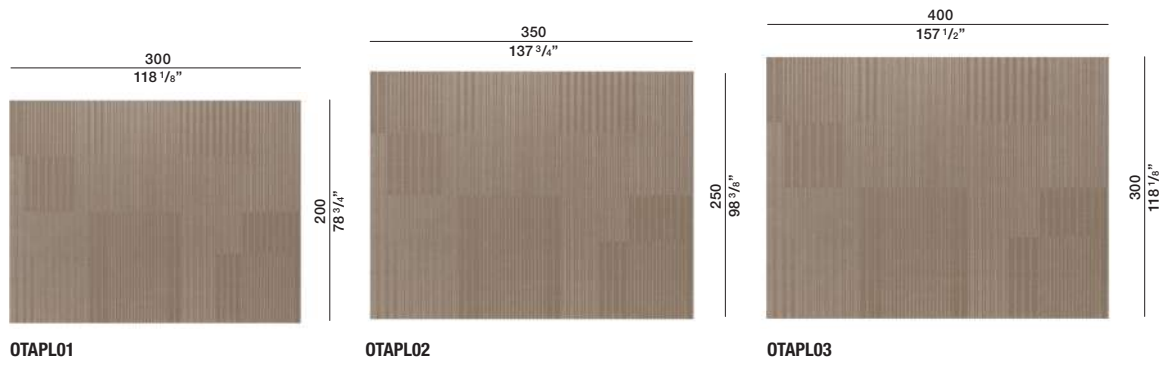

DIMENSIONS

Palma

Molteni & C | OUTDOOR

2—
2