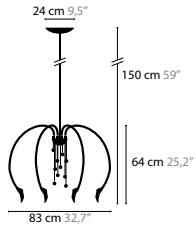

CHILL OUT

DESIGN BY COEN MUNSTERS

10310 / 10311 H6