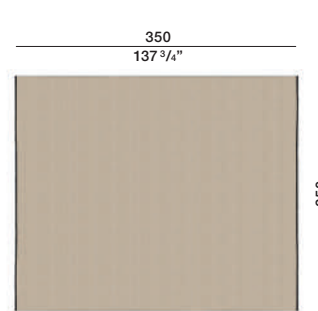

DIMENSIONS

Musco
multicolour carpet

Molteni & C | OUTDOOR

2—
2

Musco
monocolour carpet

Musco
monocolour carpet

OTAMU02

Multicolour: olive green/
earth brown /sand
frange olive green

Olive green
frange earth brown

Sand
frange earth brown

Sand
frange earth brown

DATASHEET

REGISTERED
DESIGN

X.2022