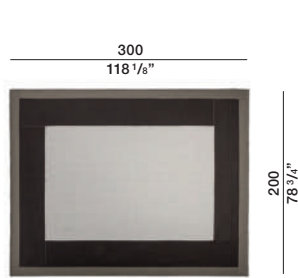

DIMENSIONS

Musco
multicolour carpet

OTAMU01