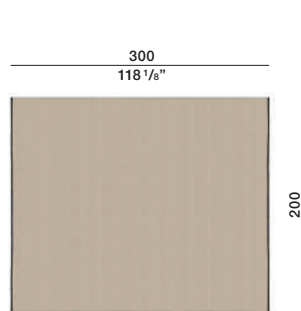

DIMENSIONS

Musco
multicolour carpet

Molteni & C | OUTDOOR

2—
2

Musco
monocolour carpet

Musco
monocolour carpet

OTAMU01

Multicolour: olive green/
earth brown /sand
frange olive green

Olive green
frange earth brown

Sand
frange earth brown

Sand
frange earth brown

DATASHEET

REGISTERED
DESIGN

X.2022