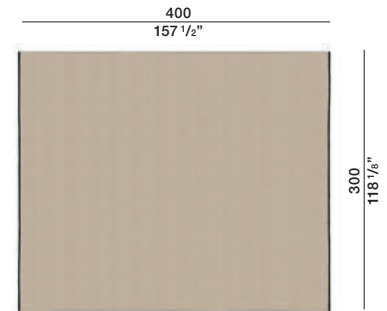

OTAMU12

OTAMU12

**Musco**  
monocolour carpet

OTAMU01

OTAMU02

OTAMU03

Multicolour: olive green/  
earth brown /sand  
frange olive green

Olive green  
frange earth brown