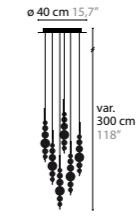

Size: Ø 40 x min 42 cm
 Packing size 1: 55 x 55 x 40 cm
 Packing size 2: 41 x 41 x 32 cm
 Packing weight: 8 kg

TEARS FROM MOON W1

- 13200** White Handmade Glass Balls
- 13201** Black Handmade Glass Balls
- 13202** Silver Handmade Glass Balls
- 13203** Gold Handmade Glass Balls

Colours: 00-01-02-05-10-12-13-14-16
 Light source: 1 x G4 / 12V / Max. 20W
 Not dimmable
 Gold glass: gold plated, silver glass: silver plated
 Light source not included

Size: 15 x 22,5 x 65 cm
 Packing size 1: 65 x 15 x 20 cm
 Packing size 2: 44 x 33 x 32 cm
 Packing weight: 3 kg

Size: 40 x 40 x 84 cm
 Packing size 1: 47 x 32 x 68 cm
 Packing weight: 6 kg

TEARS FROM MOON

TEARS FROM MOON H1 MINI

- 13160**
- 13161**
- 13162**
- 13163**

TEARS FROM MOON H6 MINI

- 13170**
- 13171**
- 13172**
- 13173**