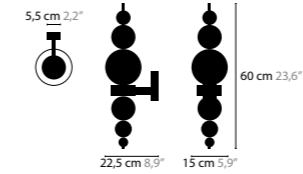

TEARS FROM MOON W1

- **13200**
- **13201**
- **13202**
- **13203**