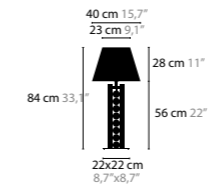

TEARS FROM MOON T1

- **13260**
- **13261**
- **13262**
- **13263**