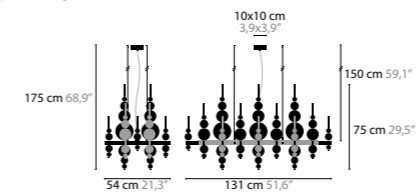

TEARS FROM MOON H22+3

- **13130**
- **13131**
- **13132**
- **13133**