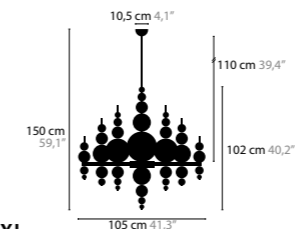

TEARS FROM MOON H20 XL

- **13110**
- **13111**
- **13112**
- **13113**