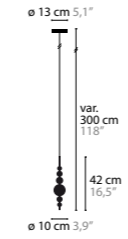

Size: 181 x 54 x 75 cm
 Packing size 1: 185 x 60 x 80 cm
 Packing weight: 70 kg

TEARS FROM MOON

TEARS FROM MOON H1 XL

- 13010**
- 13011**
- 13012**
- 13013**

TEARS FROM MOON H12

- 13070**
- 13071**
- 13072**
- 13073**

Size: Ø 40 x min 42 cm
 Packing size 1: 55 x 55 x 40 cm
 Packing size 2: 41 x 41 x 32 cm
 Packing weight: 8 kg

TEARS FROM MOON W1

- 13200** White Handmade Glass Balls
- 13201** Black Handmade Glass Balls
- 13202** Silver Handmade Glass Balls
- 13203** Gold Handmade Glass Balls

Colours: 00-01-02-05-10-12-13-14-16
 Light source: 1 x G4 / 12V / Max. 20W
 Not dimmable
 Gold glass: gold plated, silver glass: silver plated
 Light source not included

Size: 15 x 22,5 x 65 cm
 Packing size 1: 65 x 15 x 20 cm
 Packing size 2: 44 x 33 x 32 cm
 Packing weight: 3 kg

Size: 40 x 40 x 84 cm
 Packing size 1: 47 x 32 x 68 cm
 Packing weight: 6 kg

TEARS FROM MOON

TEARS FROM MOON H1 MINI

- 13160**
- 13161**
- 13162**
- 13163**

TEARS FROM MOON H6 MINI

- 13170**
- 13171**
- 13172**
- 13173**