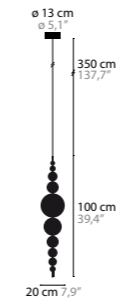

Size: Ø 105 x 150 cm
 Packing size 1: 109 x 50 x 41 cm
 Packing size 2: (2x) 60 x 60 x 50 cm
 Packing weight: 31 kg

TEARS FROM MOON H20+20 XL

- 13114** White Handmade Glass Balls
- 13115** Black Handmade Glass Balls
- 13116** Silver Handmade Glass Balls
- 13117** Gold Handmade Glass Balls

Size: Ø 105 x 150 cm
 Packing size 1: 109 x 50 x 41 cm
 Packing size 2: (2x) 82 x 42 x 42 cm
 Packing weight: 28 kg

TEARS FROM MOON H22+3

- 13130** White Handmade Glass Balls
- 13131** Black Handmade Glass Balls
- 13132** Silver Handmade Glass Balls
- 13133** Gold Handmade Glass Balls

Size: 131 x 54 x 75 cm
 Packing size 1: 140 x 60 x 80 cm
 Packing weight: 56 kg

TEARS FROM MOON H34+4

- 13150** White Handmade Glass Balls
- 13151** Black Handmade Glass Balls
- 13152** Silver Handmade Glass Balls
- 13153** Gold Handmade Glass Balls

Size: 181 x 54 x 75 cm
 Packing size 1: 185 x 60 x 80 cm
 Packing weight: 70 kg

TEARS FROM MOON

TEARS FROM MOON H1 XL

- 13010**
- 13011**
- 13012**
- 13013**

TEARS FROM MOON H12

- 13070**
- 13071**
- 13072**
- 13073**