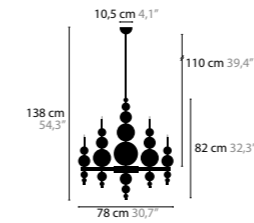

Size: Ø 105 x 150 cm
 Packing size 1: 109 x 50 x 41 cm
 Packing size 2: (2x) 60 x 60 x 50 cm
 Packing weight: 31 kg

TEARS FROM MOON H20+20 XL

- 13114** White Handmade Glass Balls
- 13115** Black Handmade Glass Balls
- 13116** Silver Handmade Glass Balls
- 13117** Gold Handmade Glass Balls

Size: Ø 105 x 150 cm
 Packing size 1: 109 x 50 x 41 cm
 Packing size 2: (2x) 82 x 42 x 42 cm
 Packing weight: 28 kg

TEARS FROM MOON H22+3

- 13130** White Handmade Glass Balls
- 13131** Black Handmade Glass Balls
- 13132** Silver Handmade Glass Balls
- 13133** Gold Handmade Glass Balls

Size: 131 x 54 x 75 cm
 Packing size 1: 140 x 60 x 80 cm
 Packing weight: 56 kg

TEARS FROM MOON H34+4

- 13150** White Handmade Glass Balls
- 13151** Black Handmade Glass Balls
- 13152** Silver Handmade Glass Balls
- 13153** Gold Handmade Glass Balls

Size: 181 x 54 x 75 cm
 Packing size 1: 185 x 60 x 80 cm
 Packing weight: 70 kg

TEARS FROM MOON

TEARS FROM MOON H1 XL

- 13010**
- 13011**
- 13012**
- 13013**

TEARS FROM MOON H12

- 13070**
- 13071**
- 13072**
- 13073**