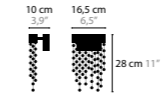

FROZEN EYES W1 S CXL

10952
10953
10954