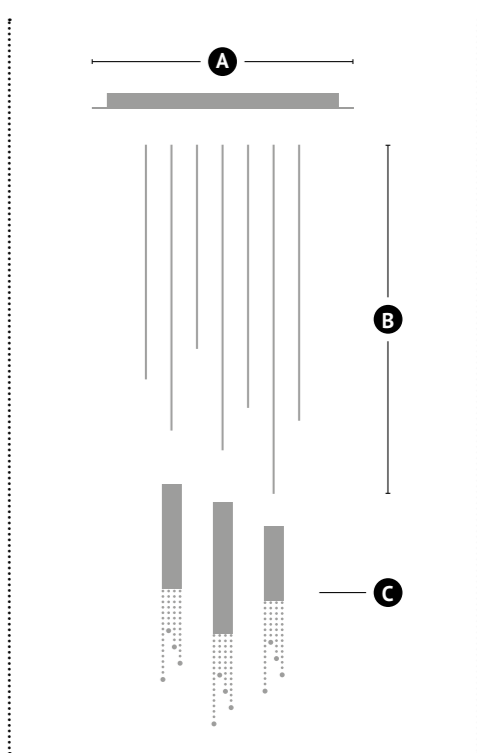

SEXY CRYSTALS H5		Colours: 00-01-02-05-10-12-13-14-16 Light source: 5 x GU10 / 220V / Max. 50W Dimmable Light source not included	
12156	Tubes 2x 20cm 2x 30cm 1x 40cm Excellent Crystals		Size: 25 x 25 x min 77 cm Packing size: 50 x 50 x 34 cm Packing weight: 9,5 kg
12157	Tubes 2x 20cm 2x 30cm 1x 40cm Superior Crystals		

SEXY CRYSTALS H8		Colours: 00-01-02-05-10-12-13-14-16 Light source: 8 x GU10 / 220V / Max. 50W Dimmable Light source not included	
12176	Tubes 3x 20cm 3x 30cm 2x 40cm Excellent Crystals		Size: 50 x 50 x min 77 cm Packing size: 57 x 57 x 52 cm Packing weight: 19 kg
12177	Tubes 3x 20cm 3x 30cm 2x 40cm Superior Crystals		

SEXY CRYSTALS H5		Colours: 00-01-02-05-10-12-13-14-16 Light source: 5 x GU10 / 220V / Max. 50W Dimmable Light source not included	
12240	Tube 20cm Excellent Crystals		Size: 150 x 8 x min 57 cm Packing size: 175 x 31 x 28 cm Packing weight: 10 kg
12241	Tube 20cm Superior Crystals		
12242	Tube 30cm Excellent Crystals		Size: 150 x 8 x min 67 cm Packing size: 175 x 31 x 28 cm Packing weight: 10,5 kg
12243	Tube 30cm Superior Crystals		
12244	Tube 40cm Excellent Crystals		Size: 150 x 8 x min 77 cm Packing size: 175 x 31 x 28 cm Packing weight: 11 kg
12245	Tube 40cm Superior Crystals		

SEXY CRYSTALS

SEXY CRYSTALS H1	
12110	
12111	
12112	
12113	
12114	
12115	

SEXY CRYSTALS H4		SEXY CRYSTALS H5	
12136		12156	
12137		12157	

SEXY CRYSTALS H8		SEXY CRYSTALS H5	
12176		12240	
12177		12241	
		12242	
		12243	
		12244	
		12245	

**CUSTOMISE YOUR
PREFERRED COMPOSITION.**