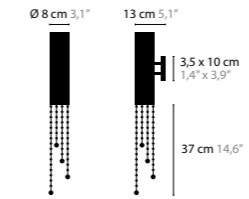

SEXY CRYSTALS W3+3

- **12320** Excellent Crystals
- **12321** Superior Crystals

Colours: 00-01-02-05-10-12-13-14-16
Light source: 6 x GU10 / 220V / Max. 50W
Up- and downlight
Dimmable
Light source not included

Size: 23 x 18 x 117 cm
Packing size: 86 x 32 x 28 cm
Packing weight: 9 kg

SEXY CRYSTALS F4+4

- **12341** Excellent Crystals
- **12342** Superior Crystals

Colours: 00-01-02-05-10-12-13-14-16
Light source: 8 x GU10 / 220V / Max. 50W
Up- and downlight
Dimmer included
Light source not included

Size: Ø 40 x 180 cm
Packing size: 58 x 58 x 210 cm
Packing weight: 24 kg

SEXY CRYSTALS C1

- **12360** Tube 20cm
  Excellent Crystals
- **12361** Tube 20cm
  Superior Crystals
- **12362** Tube 30cm
  Excellent Crystals
- **12363** Tube 30cm
  Superior Crystals
- **12364** Tube 40cm
  Excellent Crystals
- **12365** Tube 40cm
  Superior Crystals
- **12368** Tube 60cm
  Excellent Crystals
- **12369** Tube 60cm
  Superior Crystals
- **12372** Tube 80cm
  Excellent Crystals
- **12373** Tube 80cm
  Superior Crystals

Colours: 00-01-02-05-10-12-13-14-16
Light source: 1 x GU10 / 220V / Max. 50W
Dimmable
Light source not included

Size: Ø 8 x 57 cm
Packing size: 46 x 22 x 17 cm
Packing weight: 2 kg

Size: Ø 8 x 67 cm
Packing size: 46 x 22 x 17 cm
Packing weight: 2 kg

Size: Ø 8 x 77 cm
Packing size: 46 x 22 x 17 cm
Packing weight: 2,5 kg

Size: Ø 8 x 97 cm
Packing size: 66 x 21 x 18 cm
Packing weight: 2,5 kg

Size: Ø 8 x 117 cm
Packing size: 85 x 21 x 17 cm
Packing weight: 3 kg

SEXY CRYSTALS

SEXY CRYSTALS W1+1

- **12300**
- **12301**
- **12304**
- **12305**
- **12308**
- **12309**