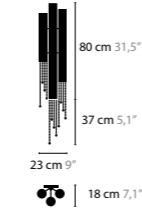

SEXY CRYSTALS W3+3

- **12320**
- **12321**