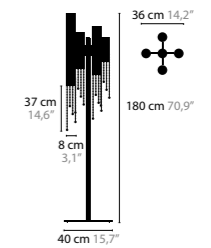

SEXY CRYSTALS F4+4

- **12341**
- **12342**