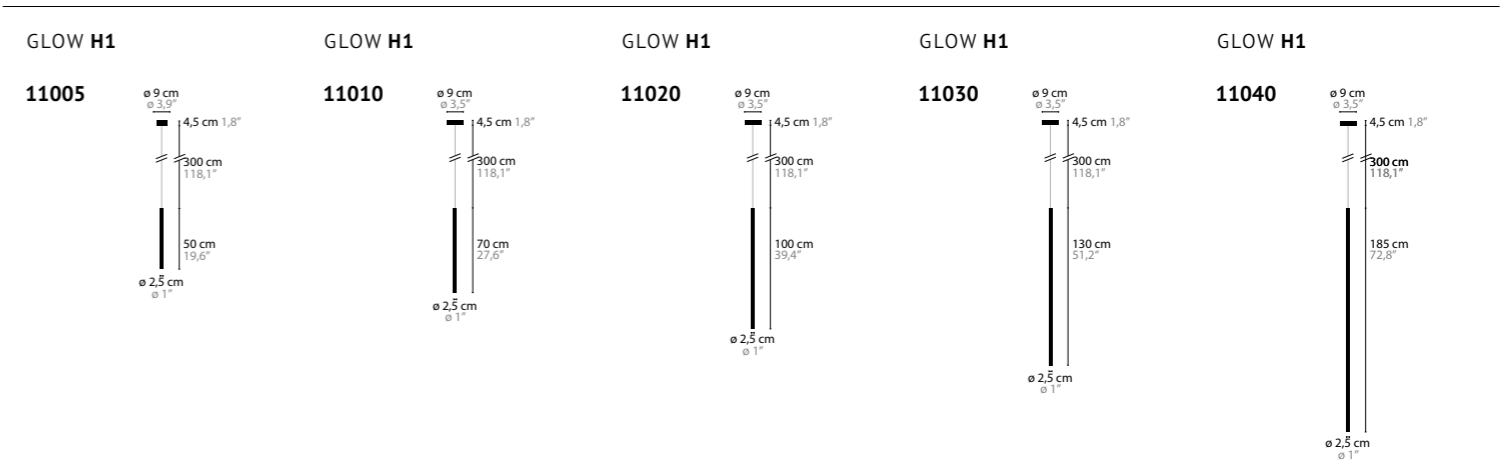

GLOW H3		Colours: 00-01-02-05-16-32 Light source: 3 x LED 6W / 3000K / 2427LM Dimmable direct current (trailing edge - leading edge) Light source included
11050	Tube 50 cm 70 cm 100 cm	Size: 25 x 25 x min. 100 cm Packing size 1: 40 x 40 x 30 cm Packing size 2: 110 x 20 x 20 cm Packing weight: 9 kg

GLOW H8		Colours: 00-01-02-05-16-32 Light source: 8 x LED 6W / 3000K / 6472LM Dimmable direct current (trailing edge - leading edge) Light source included * 01-05 Top plate standard spray-painted. 01 will be in Sonnegold (55) colour and 05 in spray-painted bronze (56) colour. Pendants always in satin brass/bronze material. Top-plate in satin brass/bronze material has an equal price as 00-16.
11052	Tubes 2x 50 cm 2x 70 cm 2x 100 cm 2x 130 cm	Size: 50 x 50 x min. 130 cm Packing size 1: 60 x 60 x 50 cm Packing size 2: 140 x 20 x 20 cm Packing weight: 15 kg

GLOW W2		Colours: 00-01-02-05-16-32 Light source: 2 x LED 6W / 3000K / 1618LM Dimmable direct current (trailing edge - leading edge) Light source included
11060		Size: 7 x 8,5 x 40 cm Packing size: 52 x 20 x 11 cm Packing weight: 2 kg

GLOW W2 XL		Colours: 00-01-02-05-16-32 Light source: 2 x LED 6W / 3000K / 1618LM Dimmable direct current (trailing edge - leading edge) Light source included
11070		Size: 7 x 8,5 x 70 cm Packing size: 89 x 20 x 11 cm Packing weight: 2 kg

GLOW