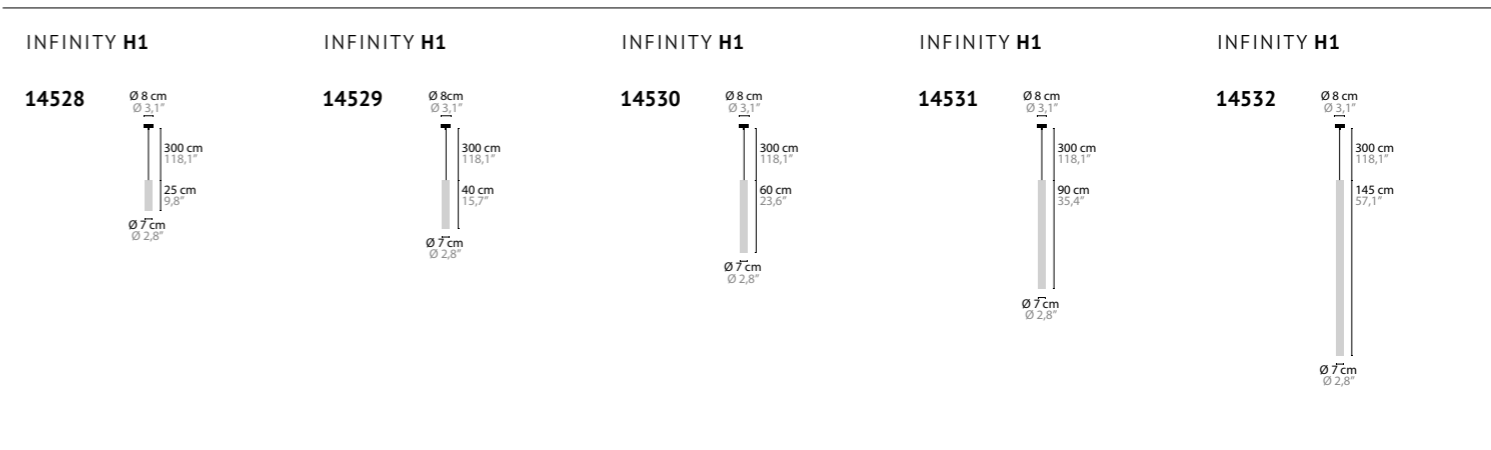

INFINITY H12 14536 Glass 4x40 cm, 4x60 cm, 4x90 cm	Colours: 00-01-02-05-10-12-13-14-16 Light source: 12 x GU10 / 220V / Max. 50W Dimmable Light source not included * 01-05 Top plate standard spray-painted. 01 will be in Sonnegold (55) colour and 05 in spray-painted bronze (56) colour. Pendants always in satin brass or bronze material. Top-plate in satin brass or bronze material on request.	Size: Ø 80 x min 90 cm Packing size 1: 92 x 92 x 22 cm Packing size 2: (2x) 121 x 22 x 28 cm Packing weight: 37 kg

INFINITY H16 14537 Glass 4x40 cm, 5x60 cm, 5x90 cm, 2x145 cm	Colours: 00-01-02-05-10-12-13-14-16 Light source: 16 x GU10 / 220V / Max. 50W Dimmable Light source not included * 01-05 Top plate standard spray-painted. 01 will be in Sonnegold (55) colour and 05 in spray-painted bronze (56) colour. Pendants always in satin brass or bronze material. Top-plate in satin brass or bronze material on request.	Size: Ø 120 x min 145 cm Packing size 1: 125 x 125 x 17 cm Packing size 2: 150 x 22 x 28 cm Packing size 3: (2x) 122 x 22 x 28 cm Packing weight: 54 kg

INFINITY