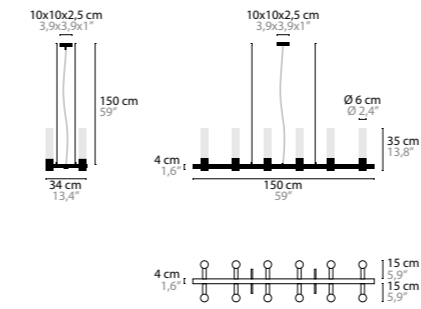

<p>INFINITY H16</p> <p>14537 Glass 4x40 cm, 5x60 cm, 5x90 cm, 2x145 cm</p>	<p>Colours: 00-01-02-05-10-12-13-14-16 Light source: 16 x GU10 / 220V / Max. 50W Dimmable Light source not included * 01-05 Top plate standard spray-painted. 01 will be in Sonnegold (55) colour and 05 in spray-painted bronze (56) colour. Pendants always in satin brass or bronze material. Top-plate in satin brass or bronze material on request.</p>	<p>Size: Ø 120 x min 145 cm Packing size 1: 125 x 125 x 17 cm Packing size 2: 150 x 22 x 28 cm Packing size 3: (2x) 122 x 22 x 28 cm Packing weight: 54 kg</p>
--	--	--

Size: 150 x 34 x 35/53 cm
 Packing size 1: 174 x 39 x 27 cm
 Packing size 2: 85 x 31 x 44 cm
 Packing weight: 32 kg

INFINITY H14

14572 Glass 35 cm
14573 Glass 53 cm

Colours: 00-01-02-05-10-12-13-14-16
 Light source: 14 x GU10 / 220V / Max. 50W
 Dimmable
 Crystal chains included. Customer's choice whether to use them
 Light source not included

Size: 150 x 34 x 35/53 cm
 Packing size 1: 174 x 39 x 27 cm
 Packing size 2: 41 x 41 x 55 cm
 Packing weight: 33 kg

INFINITY H18

14574 Glass 35 cm + 53 cm

Colours: 00-01-02-05-10-12-13-14-16
 Light source: 18 x GU10 / 220V / Max. 50W
 Dimmable
 Crystal chains included. Customer's choice whether to use them
 Light source not included

Size: 150 x 64 x 53 cm
 Packing size 1: 166 x 77 x 45 cm
 Packing size 2: (2x) 40 x 40 x 80 cm
 Packing weight: 76 kg

INFINITY

INFINITY H12

14570

INFINITY H14

14572

INFINITY H18

14574