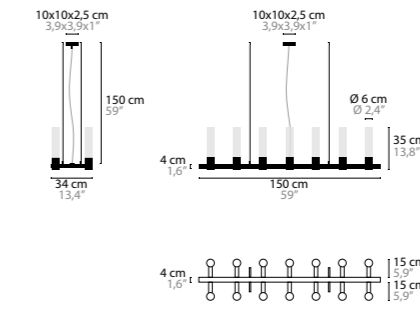

<p>INFINITY H16</p> <p>14537 Glass 4x40 cm, 5x60 cm, 5x90 cm, 2x145 cm</p>	<p>Colours: 00-01-02-05-10-12-13-14-16 Light source: 16 x GU10 / 220V / Max. 50W Dimmable Light source not included * 01-05 Top plate standard spray-painted. 01 will be in Sonnegold (55) colour and 05 in spray-painted bronze (56) colour. Pendants always in satin brass or bronze material. Top-plate in satin brass or bronze material on request.</p>	<p>Size: Ø 120 x min 145 cm Packing size 1: 125 x 125 x 17 cm Packing size 2: 150 x 22 x 28 cm Packing size 3: (2x) 122 x 22 x 28 cm Packing weight: 54 kg</p>
--	--	--

Size: 150 x 34 x 35/53 cm
 Packing size 1: 174 x 39 x 27 cm
 Packing size 2: 85 x 31 x 44 cm
 Packing weight: 32 kg

INFINITY H14

14572 Glass 35 cm
14573 Glass 53 cm

Colours: 00-01-02-05-10-12-13-14-16
 Light source: 14 x GU10 / 220V / Max. 50W
 Dimmable
 Crystal chains included. Customer's choice whether to use them
 Light source not included

Size: 150 x 34 x 35/53 cm
 Packing size 1: 174 x 39 x 27 cm
 Packing size 2: 41 x 41 x 55 cm
 Packing weight: 33 kg

INFINITY H18

14574 Glass 35 cm + 53 cm

Colours: 00-01-02-05-10-12-13-14-16
 Light source: 18 x GU10 / 220V / Max. 50W
 Dimmable
 Crystal chains included. Customer's choice whether to use them
 Light source not included

Size: 150 x 64 x 53 cm
 Packing size 1: 166 x 77 x 45 cm
 Packing size 2: (2x) 40 x 40 x 80 cm
 Packing weight: 76 kg

INFINITY

INFINITY H12

14570

INFINITY H14

14572

INFINITY H18

14574