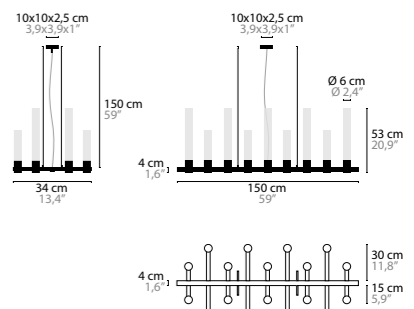

<p>INFINITY W2</p> <p>14523 Glass 35 cm 14525 Glass 53 cm</p>	<p>Colours: 00-01-02-05-10-12-13-14-16 Light source: 2 x GU10 / 220V / Max. 50W Dimmable Crystal chains included. Customer's choice whether to use them Light source not included</p>	<p>Size: 18 x 13,8 x 35/53 cm Packing size 1: 36 x 33 x 26 cm Packing size 2 (35cm): 40 x 30 x 17 cm Packing size 2 (53cm): 21 x 22 x 80 cm Packing weight: 6 kg</p>
--	---	--

Size: 150 x 34 x 35/53 cm
 Packing size 1: 174 x 39 x 27 cm
 Packing size 2: 85 x 31 x 44 cm
 Packing weight: 32 kg

INFINITY H14

14572 Glass 35 cm
14573 Glass 53 cm

Colours: 00-01-02-05-10-12-13-14-16
 Light source: 14 x GU10 / 220V / Max. 50W
 Dimmable
 Crystal chains included. Customer's choice whether to use them
 Light source not included

Size: 150 x 34 x 35/53 cm
 Packing size 1: 174 x 39 x 27 cm
 Packing size 2: 41 x 41 x 55 cm
 Packing weight: 33 kg

INFINITY H18

14574 Glass 35 cm + 53 cm

Colours: 00-01-02-05-10-12-13-14-16
 Light source: 18 x GU10 / 220V / Max. 50W
 Dimmable
 Crystal chains included. Customer's choice whether to use them
 Light source not included

Size: 150 x 64 x 53 cm
 Packing size 1: 166 x 77 x 45 cm
 Packing size 2: (2x) 40 x 40 x 80 cm
 Packing weight: 76 kg

INFINITY

INFINITY H12

14570

INFINITY H14

14572

INFINITY H18

14574