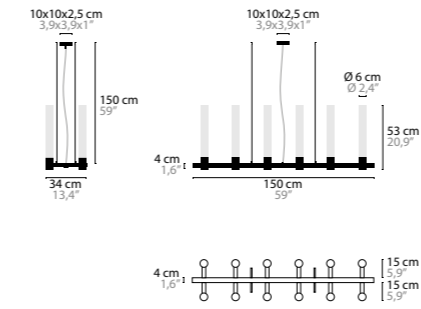

INFINITY H12

14571