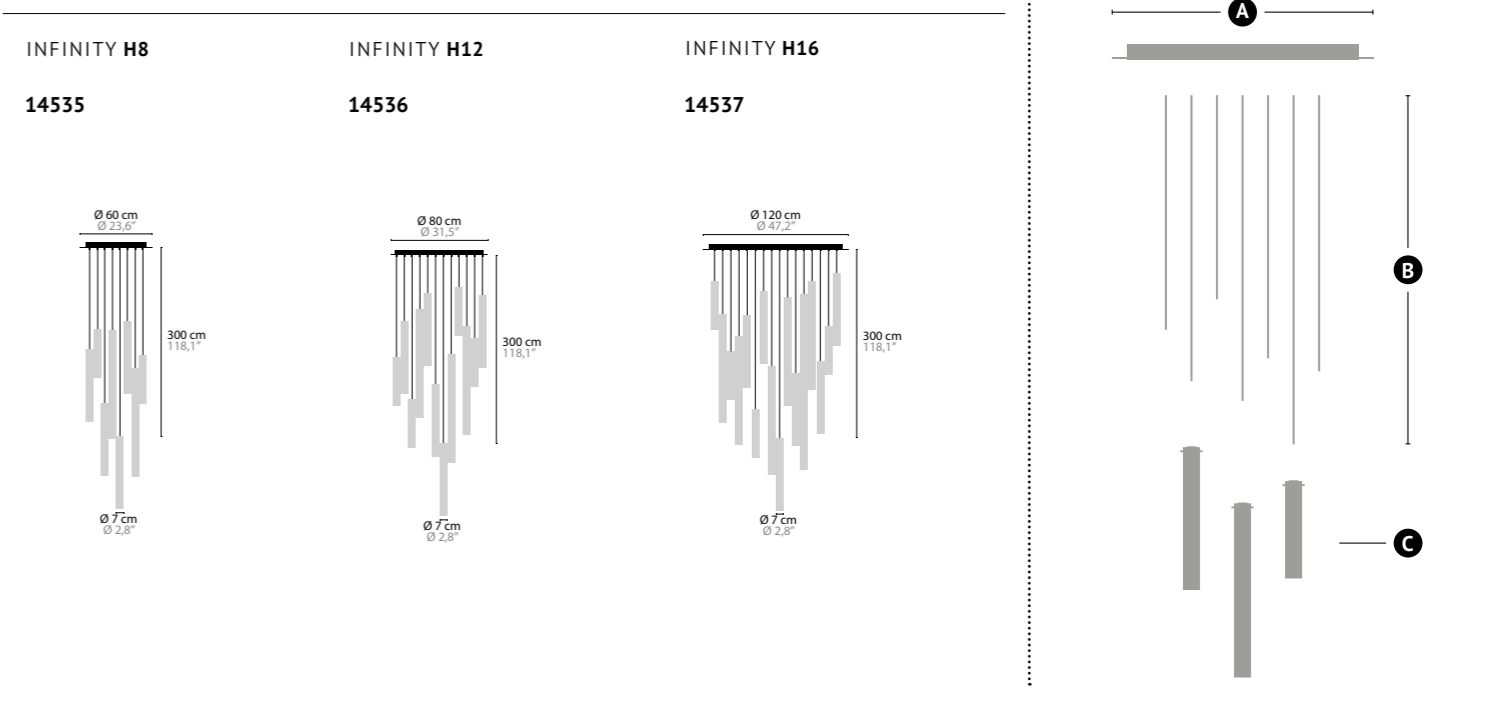

CUSTOMISE YOUR PREFERRED COMPOSITION.