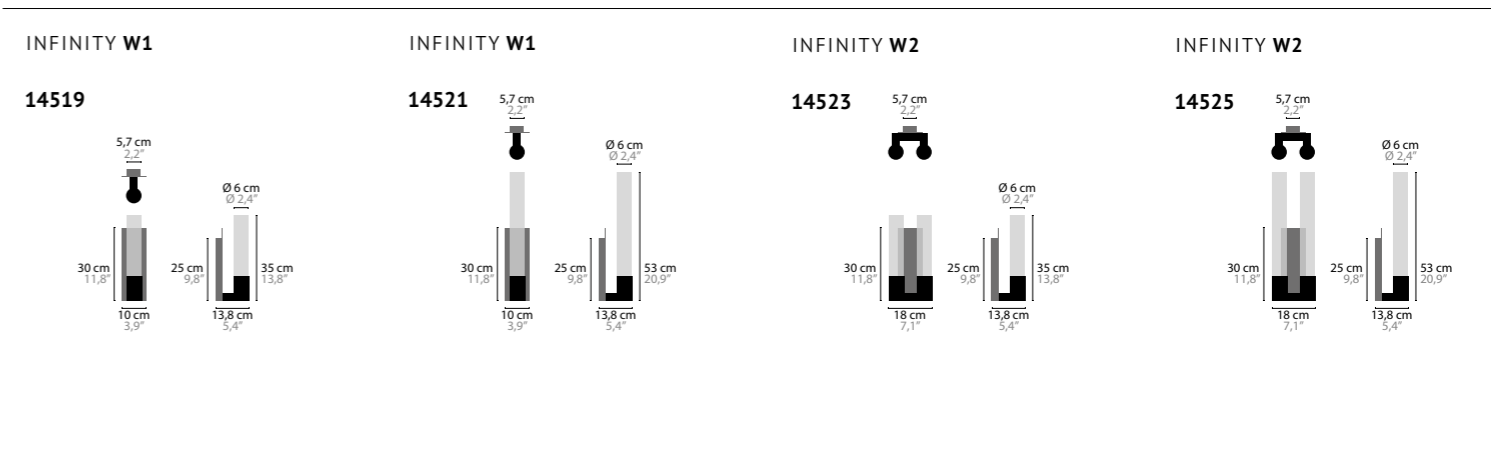

INFINITY H12 14536 Glass 4x40 cm, 4x60 cm, 4x90 cm	Colours: 00-01-02-05-10-12-13-14-16 Light source: 12 x GU10 / 220V / Max. 50W Dimmable Light source not included * 01-05 Top plate standard spray-painted. 01 will be in Sonnegold (55) colour and 05 in spray-painted bronze (56) colour. Pendants always in satin brass or bronze material. Top-plate in satin brass or bronze material on request.	Size: Ø 80 x min 90 cm Packing size 1: 92 x 92 x 22 cm Packing size 2: (2x) 121 x 22 x 28 cm Packing weight: 37 kg

INFINITY H16 14537 Glass 4x40 cm, 5x60 cm, 5x90 cm, 2x145 cm	Colours: 00-01-02-05-10-12-13-14-16 Light source: 16 x GU10 / 220V / Max. 50W Dimmable Light source not included * 01-05 Top plate standard spray-painted. 01 will be in Sonnegold (55) colour and 05 in spray-painted bronze (56) colour. Pendants always in satin brass or bronze material. Top-plate in satin brass or bronze material on request.	Size: Ø 120 x min 145 cm Packing size 1: 125 x 125 x 17 cm Packing size 2: 150 x 22 x 28 cm Packing size 3: (2x) 122 x 22 x 28 cm Packing weight: 54 kg

INFINITY