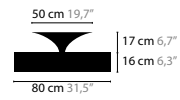

AIRWAVE

DESIGN BY COEN MUNSTERS

10010 / 10011 H5+2

10020 / 10021 H5+2 XL

10050 C5

10060 C5 XL

AIRWAVE H5+2

BASE: 5 X E27 / 220V / MAX. 40W