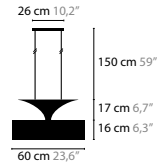

AIRWAVE

DESIGN BY COEN MUNSTERS

10010 / 10011 H5+2

10020 / 10021 H5+2 XL

10050 C5

10060 C5 XL

AIRWAVE H5+2

BASE: 5 X E27 / 220V / MAX. 40W