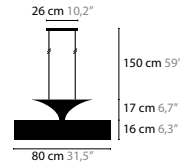

AIRWAVE

DESIGN BY COEN MUNSTERS

10010 / 10011 H5+2

10020 / 10021 H5+2 XL

10050 C5

10060 C5 XL

AIRWAVE H5+2

BASE: 5 X E27 / 220V / MAX. 40W