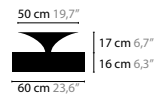

AIRWAVE

DESIGN BY COEN MUNSTERS

10010 / 10011 H5+2

10020 / 10021 H5+2 XL

10050 C5

10060 C5 XL

AIRWAVE H5+2

BASE: 5 X E27 / 220V / MAX. 40W