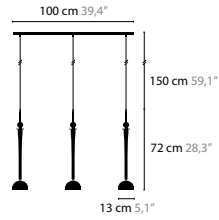

12820 / 12821 H3