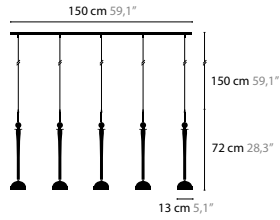

12830 / 12831 H5