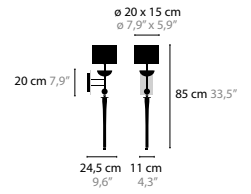

12850 / 12851 W1

SWEET SYMPHONY H1

BASE: 1 X GU10 / 220V / MAX. 50W

12810	BLACK GLASS	COLOURS	00 01 02 05 10 12 16
12811	CLEAR GLASS	COLOURS	00 01 02 05 10 12 16

SWEET SYMPHONY H3

BASE: 3 X GU10 / 220V / MAX. 50W

12820	BLACK GLASS	COLOURS	00 01 02 05 10 12 16
12821	CLEAR GLASS	COLOURS	00 01 02 05 10 12 16

SWEET SYMPHONY H5

BASE: 5 X GU10 / 220V / MAX. 50W

12830	BLACK GLASS	COLOURS	00 01 02 05 10 12 16
12831	CLEAR GLASS	COLOURS	00 01 02 05 10 12 16

SWEET SYMPHONY H9

BASE: 9 X E27 / 220V / MAX. 40W

12840	CLEAR GLASS	COLOURS	00 01 02 05 10 12 16	SHADE	301 310 320 377 391

SWEET SYMPHONY W1

BASE: 1 X E27 / 220V / MAX. 40W

12850	BLACK GLASS	COLOURS	00 01 02 05 10 12 16	SHADE	301 310 320 377 391
12851	CLEAR GLASS	COLOURS	00 01 02 05 10 12 16	SHADE	301 310 320 377 391

SHADE	301	WHITE
	310	CREME
	320	BLACK
	377	BROWN
	391	RED

COLOURS	00	BRILLIANT BRASS
	01	SATIN BRASS
	02	CHROME
	05	BRONZE
	10	BLACK MATT
	12	BLACK GLOSSY
	16	MATT NICKEL

GENERAL INFORMATION: - ORGANZA SHADES
- GLASS BALLS: OPTICAL GLASS

OTHER COLOURS
ON REQUEST