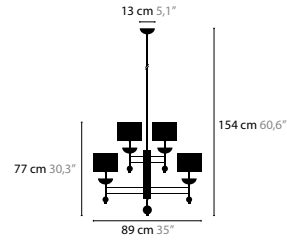

SWEET SYMPHONY

DESIGN BY COEN MUNSTERS

12840 H9

SWEET SYMPHONY H1

BASE: 1 X GU10 / 220V / MAX. 50W

12810	BLACK GLASS	COLOURS	00 01 02 05 10 12 16
12811	CLEAR GLASS	COLOURS	00 01 02 05 10 12 16

SWEET SYMPHONY H3

BASE: 3 X GU10 / 220V / MAX. 50W

12820	BLACK GLASS	COLOURS	00 01 02 05 10 12 16
12821	CLEAR GLASS	COLOURS	00 01 02 05 10 12 16

SWEET SYMPHONY H5

BASE: 5 X GU10 / 220V / MAX. 50W

12830	BLACK GLASS	COLOURS	00 01 02 05 10 12 16
12831	CLEAR GLASS	COLOURS	00 01 02 05 10 12 16

SWEET SYMPHONY H9

BASE: 9 X E27 / 220V / MAX. 40W

12840	CLEAR GLASS	COLOURS	00 01 02 05 10 12 16	SHADE	301 310 320 377 391

SWEET SYMPHONY W1

BASE: 1 X E27 / 220V / MAX. 40W

12850	BLACK GLASS	COLOURS	00 01 02 05 10 12 16	SHADE	301 310 320 377 391
12851	CLEAR GLASS	COLOURS	00 01 02 05 10 12 16	SHADE	301 310 320 377 391

SHADE	301	WHITE
	310	CREME
	320	BLACK
	377	BROWN
	391	RED

COLOURS	00	BRILLIANT BRASS
	01	SATIN BRASS
	02	CHROME
	05	BRONZE
	10	BLACK MATT
	12	BLACK GLOSSY
	16	MATT NICKEL

GENERAL INFORMATION: - ORGANZA SHADES
- GLASS BALLS: OPTICAL GLASS

OTHER COLOURS
ON REQUEST