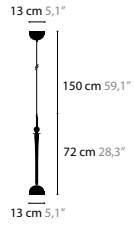

SWEET SYMPHONY

DESIGN BY COEN MUNSTERS

12810 / 12811 H1