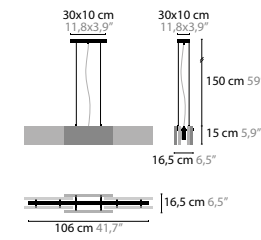

Size: 106 x 16,5 x 15 cm
 Packing size 1: 126 x 31 x 28 cm
 Packing size 2: 21 x 21 x 81 cm
 Packing weight: 18 kg

NIGHTLIFE H8 XL

11820 Clear Glass
11821 Silver Glass

Colours: 00-01-02-05-10-12-13-14-16
 Light source: 8 x G9 / 220V / Max. 40W
 Dimmable
 The glass is handmade, resulting in unique pieces
 Light source not included

Size: 157 x 22,5 x 16 cm
 Packing size 1: 175 x 31 x 28 cm
 Packing size 2: 85 x 30 x 25 cm
 Packing weight: 27 kg

NIGHTLIFE C4

11880 Clear Glass
11881 Silver Glass

Colours: 00-01-02-05-10-12-13-14-16
 Light source: 4 x G9 / 220V / Max. 40W
 Dimmable
 The glass is handmade, resulting in unique pieces
 Light source not included

Size: 35 x 35 x 9 cm
 Packing size 1: 41 x 40 x 27 cm
 Packing size 2: 44 x 41 x 32 cm
 Packing weight: 13 kg

NIGHTLIFE C16

11890 Clear Glass
11891 Silver Glass

Colours: 00-01-02-05-10-12-13-14-16
 Light source: 16 x G9 / 220V / Max. 40W
 Dimmable
 The glass is handmade, resulting in unique pieces
 Light source not included

Size: 72 x 72 x 9 cm
 Packing size 1: 65 x 65 x 18 cm
 Packing size 2: 44 x 41 x 32 cm
 Packing weight: 37 kg

NIGHTLIFE

NIGHTLIFE H5

11810
11811

NIGHTLIFE H8 XL

11820
11821

NIGHTLIFE C4

11880
11881