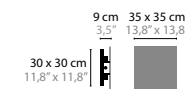

Size: 106 x 16,5 x 15 cm
 Packing size 1: 126 x 31 x 28 cm
 Packing size 2: 21 x 21 x 81 cm
 Packing weight: 18 kg

NIGHTLIFE H8 XL

11820 Clear Glass
11821 Silver Glass

Colours: 00-01-02-05-10-12-13-14-16
 Light source: 8 x G9 / 220V / Max. 40W
 Dimmable
 The glass is handmade, resulting in unique pieces
 Light source not included

Size: 157 x 22,5 x 16 cm
 Packing size 1: 175 x 31 x 28 cm
 Packing size 2: 85 x 30 x 25 cm
 Packing weight: 27 kg

NIGHTLIFE C4

11880 Clear Glass
11881 Silver Glass

Colours: 00-01-02-05-10-12-13-14-16
 Light source: 4 x G9 / 220V / Max. 40W
 Dimmable
 The glass is handmade, resulting in unique pieces
 Light source not included

Size: 35 x 35 x 9 cm
 Packing size 1: 41 x 40 x 27 cm
 Packing size 2: 44 x 41 x 32 cm
 Packing weight: 13 kg

NIGHTLIFE C16

11890 Clear Glass
11891 Silver Glass

Colours: 00-01-02-05-10-12-13-14-16
 Light source: 16 x G9 / 220V / Max. 40W
 Dimmable
 The glass is handmade, resulting in unique pieces
 Light source not included

Size: 72 x 72 x 9 cm
 Packing size 1: 65 x 65 x 18 cm
 Packing size 2: 44 x 41 x 32 cm
 Packing weight: 37 kg

NIGHTLIFE

NIGHTLIFE H5

11810
11811

NIGHTLIFE H8 XL

11820
11821

NIGHTLIFE C4

11880
11881