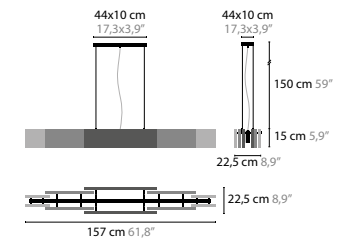

Size: 106 x 16,5 x 15 cm
 Packing size 1: 126 x 31 x 28 cm
 Packing size 2: 21 x 21 x 81 cm
 Packing weight: 18 kg

NIGHTLIFE H8 XL

11820 Clear Glass
11821 Silver Glass

Colours: 00-01-02-05-10-12-13-14-16
 Light source: 8 x G9 / 220V / Max. 40W
 Dimmable
 The glass is handmade, resulting in unique pieces
 Light source not included

Size: 157 x 22,5 x 16 cm
 Packing size 1: 175 x 31 x 28 cm
 Packing size 2: 85 x 30 x 25 cm
 Packing weight: 27 kg

NIGHTLIFE C4

11880 Clear Glass
11881 Silver Glass

Colours: 00-01-02-05-10-12-13-14-16
 Light source: 4 x G9 / 220V / Max. 40W
 Dimmable
 The glass is handmade, resulting in unique pieces
 Light source not included

Size: 35 x 35 x 9 cm
 Packing size 1: 41 x 40 x 27 cm
 Packing size 2: 44 x 41 x 32 cm
 Packing weight: 13 kg

NIGHTLIFE C16

11890 Clear Glass
11891 Silver Glass

Colours: 00-01-02-05-10-12-13-14-16
 Light source: 16 x G9 / 220V / Max. 40W
 Dimmable
 The glass is handmade, resulting in unique pieces
 Light source not included

Size: 72 x 72 x 9 cm
 Packing size 1: 65 x 65 x 18 cm
 Packing size 2: 44 x 41 x 32 cm
 Packing weight: 37 kg

NIGHTLIFE

NIGHTLIFE H5

11810
11811

NIGHTLIFE H8 XL

11820
11821

NIGHTLIFE C4

11880
11881