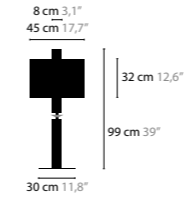

SUNRISE

SUNRISE T1

12740 Excellent Crystal Element

Colours: 00-01-02-05-10-12-13-14-16
Light source: 3 x E27 / 220V / Max. 40W
Dimmer included
Shade: 301-310-320-377-391
Light source not included

Size: Ø 45 x 99 cm
Packing size 1: 33 x 35 x 101 cm
Packing size 2: 40 x 40 x 24 cm
Packing weight: 14 kg

Size: Ø 50 x 189 cm
Packing size 1: 57 x 59 x 201 cm
Packing size 2: 61 x 61 x 52 cm
Packing weight: 23 kg

SUNRISE

SUNRISE T1

12740

SUNRISE F1

12760