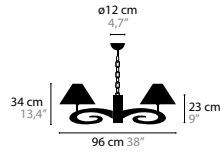

LAZY SUNDAY

DESIGN BY COEN MUNSTERS

11470 W1

11410 H6+1