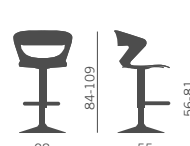

Base per fissaggio
a pavimento cromata
Chromed base to be
fixed to the floor

AB
Vern. col. bianco
White painted frame