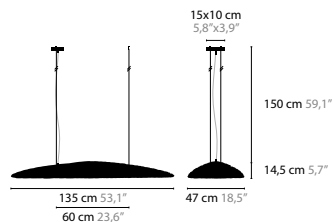

NIGHT IN PARIS

DESIGN BY COEN MUNSTERS

11710 / 11711 H8

11720 / 11721 H10

NIGHT IN PARIS H8

BASE: 8 X G9 / 220V / MAX. 40W

11710 CLEAR GLASS
11711 SILVER GLASS

COLOURS 00 01 02 05 16
COLOURS 00 01 02 05 16