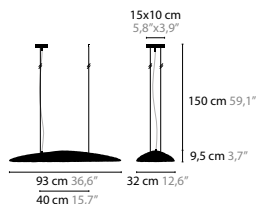

NIGHT IN PARIS

DESIGN BY COEN MUNSTERS

11710 / 11711 H8

11720 / 11721 H10

NIGHT IN PARIS H8

BASE: 8 X G9 / 220V / MAX. 40W

11710 CLEAR GLASS
11711 SILVER GLASS

COLOURS 00 01 02 05 16
COLOURS 00 01 02 05 16