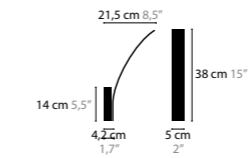

STREAM W1 XL

13772