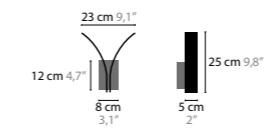

STREAM W2

13780