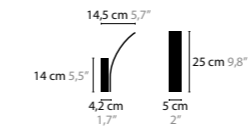

STREAM

STREAM W1

13770

Colours: 02-16-32-33
Light source: LED 4W / 24V / 2700K / 385LM
Not dimmable, dimmable version on request
Light source included

Size: 5 x 14,5 x 25 cm
Packing size: 47 x 22 x 18 cm
Packing weight: 2 kg

STREAM W1 XL

13772

Colours: 02-16-32-33
Light source: LED 7W / 24V / 2700K / 385LM
Not dimmable, dimmable version on request
Light source included

Size: 5 x 21,5 x 38 cm
Packing size: 51 x 17 x 14 cm
Packing weight: 2 kg

STREAM W2

13780

Colours: 02-16-32-33
Light source: LED 7W / 24V / 2700K / 770LM
Not dimmable, dimmable version on request
Light source included

Size: 23 x 8 x 25 cm
Packing size: 34 x 36 x 25 cm
Packing weight: 2 kg

STREAM W2 XL

13782

Colours: 02-16-32-33
Light source: LED 13W / 24V / 2700K / 770LM
Not dimmable, dimmable version on request
Light source included

Size: 36 x 8 x 38 cm
Packing size: 41 x 40 x 24 cm
Packing weight: 4 kg

STREAM

STREAM W1

13770