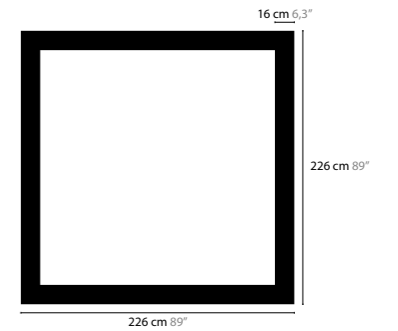

SKY CYCLES SQUARE H32

12518
12519
12520

SKY CYCLES RECTANGLE / SQUARE