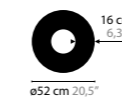

SKY CYCLES ROUND H12

12422 Crystals
12423 Excellent Crystals
12424 Superior Crystals

Colours: 02
 Light source: 12 x G9 / 220V / Max. 40W
 Dimmable
 Light source not included

Size: Ø 150 x 16,5 cm
 Packing size: 155 x 155 x 13 cm
 Packing weight: 65 kg

SKY CYCLES ROUND H17

12428 Crystals
12429 Excellent Crystals
12430 Superior Crystals

Colours: 02
 Light source: 17 x G9 / 220V / Max. 40W
 Dimmable
 Light source not included

Size: Ø 200 x 16,5 cm
 Packing size: 205 x 205 x 13 cm
 Packing weight: 80 kg

SKY CYCLES

SKY CYCLES OVAL H8

12400
12401
12402

SKY CYCLES OVAL H12

12406
12407
12408

SKY CYCLES ROUND H6

12410
12411
12412

SKY CYCLES ROUND H12

SKY CYCLES RECTANGLE H16

12450 Crystals
12451 Excellent Crystals
12452 Superior Crystals

Colours: 02
 Light source: 16 x G9 / 220V / Max. 40W
 Dimmable
 Light source not included

Size: 151 x 52 x 16,5 cm
 Packing size: 156 x 57 x 13 cm
 Packing weight: 40 kg