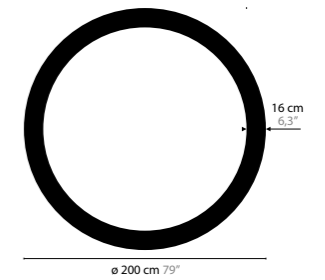

SKY CYCLES ROUND H17

12428
12429
12430