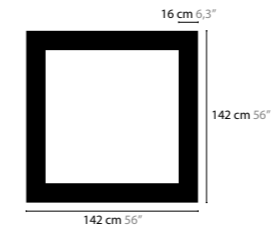

SKY CYCLES SQUARE H24

12512
12513
12514