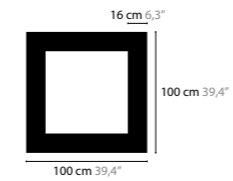

SKY CYCLES SQUARE H16

12506
12507
12508