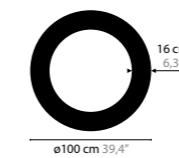

SKY CYCLES ROUND H12

12416
12417
12418