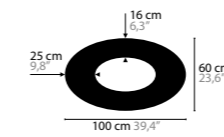

Colours: 02
Light source: 8 x G9 / 220V / Max. 40W
Dimmable
Light source not included

Size: 100 x 60 x 16,5 cm
Packing size: 105 x 65 x 13 cm
Packing weight: 50 kg

SKY CYCLES OVAL H12

12406 Crystals
12407 Excellent Crystals
12408 Superior Crystals

Colours: 02
Light source: 12 x G9 / 220V / Max. 40W
Dimmable
Light source not included

Size: 150 x 90 x 16,5 cm
Packing size: 155 x 95 x 13 cm
Packing weight: 65 kg

SKY CYCLES ROUND H6

12410 Crystals
12411 Excellent Crystals
12412 Superior Crystals

Colours: 02
Light source: 6 x G9 / 220V / Max. 40W
Dimmable
Light source not included

Size: Ø 52 x 16,5 cm
Packing size: 60 x 60 x 25 cm
Packing weight: 10 kg

SKY CYCLES ROUND H12

12416 Crystals
12417 Excellent Crystals
12418 Superior Crystals

Colours: 02
Light source: 12 x G9 / 220V / Max. 40W
Dimmable
Light source not included

Size: Ø 100 x 16,5 cm
Packing size: 105 x 105 x 13 cm
Packing weight: 50 kg

SKY CYCLES ROUND H12

12422 Crystals
12423 Excellent Crystals
12424 Superior Crystals

Colours: 02
Light source: 12 x G9 / 220V / Max. 40W
Dimmable
Light source not included

Size: Ø 150 x 16,5 cm
Packing size: 155 x 155 x 13 cm
Packing weight: 65 kg

SKY CYCLES ROUND H17

12428 Crystals
12429 Excellent Crystals
12430 Superior Crystals

Colours: 02
Light source: 17 x G9 / 220V / Max. 40W
Dimmable
Light source not included

Size: Ø 200 x 16,5 cm
Packing size: 205 x 205 x 13 cm
Packing weight: 80 kg

SKY CYCLES

SKY CYCLES OVAL H8

12400
12401
12402