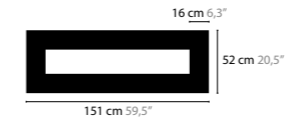

Colours: 02
Light source: 16 x G9 / 220V / Max. 40W
Dimmable
Light source not included

Size: 151 x 52 x 16,5 cm
Packing size: 156 x 57 x 13 cm
Packing weight: 40 kg

SKY CYCLES RECTANGLE H26

12456 Crystals
12457 Excellent Crystals
12458 Superior Crystals

Colours: 02
Light source: 26 x G9 / 220V / Max. 40W
Dimmable
Light source not included

Size: 199 x 100 x 16,5 cm
Packing size: 206 x 105 x 13 cm
Packing weight: 75 kg

SKY CYCLES SQUARE H8

12500 Crystals
12501 Excellent Crystals
12502 Superior Crystals

Colours: 02
Light source: 8 x G9 / 220V / Max. 40W
Dimmable
Light source not included

Size: 61 x 61 x 16,5 cm
Packing size: 70 x 70 x 13 cm
Packing weight: 20 kg

SKY CYCLES SQUARE H16

12506 Crystals
12507 Excellent Crystals
12508 Superior Crystals

Colours: 02
Light source: 16 x G9 / 220V / Max. 40W
Dimmable
Light source not included

Size: 100 x 100 x 16,5 cm
Packing size: 105 x 105 x 13 cm
Packing weight: 45 kg

SKY CYCLES SQUARE H24

12512 Crystals
12513 Excellent Crystals
12514 Superior Crystals

Colours: 02
Light source: 24 x G9 / 220V / Max. 40W
Dimmable
Light source not included

Size: 142 x 142 x 16,5 cm
Packing size: 147 x 147 x 13 cm
Packing weight: 65 kg

SKY CYCLES SQUARE H32

12518 Crystals
12519 Excellent Crystals
12520 Superior Crystals

Colours: 02
Light source: 32 x G9 / 220V / Max. 40W
Dimmable
Light source not included

Size: 226 x 226 x 16,5 cm
Packing size: 231 x 231 x 13 cm
Packing weight: 80 kg

SKY CYCLES

SKY CYCLES RECTANGLE H16

12450
12451
12452