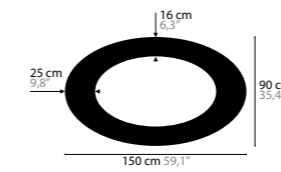

SKY CYCLES OVAL H12

12406
12407
12408