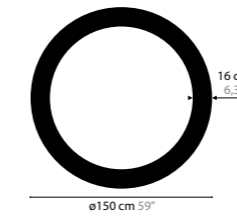

SKY CYCLES ROUND H12

12422
12423
12424