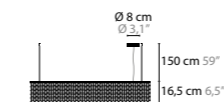

SKY CYCLES ROUND H17

12428 Crystals
12429 Excellent Crystals
12430 Superior Crystals

Colours: 02
 Light source: 17 x G9 / 220V / Max. 40W
 Dimmable
 Light source not included

Size: Ø 200 x 16,5 cm
 Packing size: 205 x 205 x 13 cm
 Packing weight: 80 kg

12416
12417
12418

SKY CYCLES ROUND H12

12422
12423
12424

SKY CYCLES ROUND H17

12428
12429
12430

SKY CYCLES

OVAL /
 ROUND

SKY CYCLES

SKY CYCLES RECTANGLE H16

12450 Crystals
12451 Excellent Crystals
12452 Superior Crystals

Colours: 02
 Light source: 16 x G9 / 220V / Max. 40W
 Dimmable
 Light source not included

Size: 151 x 52 x 16,5 cm
 Packing size: 156 x 57 x 13 cm
 Packing weight: 40 kg

SKY CYCLES RECTANGLE H26

12456 Crystals
12457 Excellent Crystals
12458 Superior Crystals

Colours: 02
 Light source: 26 x G9 / 220V / Max. 40W
 Dimmable
 Light source not included

Size: 199 x 100 x 16,5 cm
 Packing size: 206 x 105 x 13 cm
 Packing weight: 75 kg