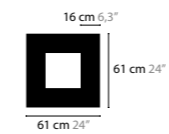

SKY CYCLES SQUARE H8

12500
12501
12502