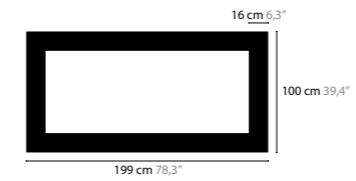

SKY CYCLES RECTANGLE H26

12456
12457
12458

SKY CYCLES SQUARE H8

12500
12501
12502