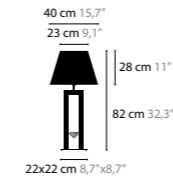

ELEMENTS OF LOVE

ELEMENTS OF LOVE T1 10560 Excellent Crystal Element	Colours: 00-01-02-05-10-12-13-14-16 Light source: 1 x E27 / 220V / Max. 60W Dimmer included Shade: 301-310-320-377-391 Light source not included	Size: 40 x 40 x 82 cm Packing size 1: 46 x 32 x 58 cm Packing size 2: 41 x 41 x 32 cm Packing weight: 7 kg
ELEMENTS OF LOVE F1 10570 Excellent Crystal Element	Colours: 00-01-02-05-10-12-13-14-16 Light source: 1 x E27 / 220V / Max. 60W Dimmer included Shade: 301-310-320-377-391 Light source not included	Size: 40 x 40 x 160 cm Packing size 1: 35 x 35 x 170 cm Packing size 2: 41 x 41 x 32 cm Packing weight: 13 kg
ELEMENTS OF LOVE C1 LED 10580 Excellent Crystal Element	Colours: 00-01-02-05-10-12-13-14-16 Light source: 1 x 6,4W / 2700K / 760LM Dimmable with Triac Light source included	Size: 20 x 20 x 19 cm Packing size: 39 x 39 x 39 cm Packing weight: 3 kg
ELEMENTS OF LOVE C1 XL LED 10584 Excellent Crystal Element	Colours: 00-01-02-05-10-12-13-14-16 Light source: 1 x 6,4W / 2700K / 760LM Dimmable with Triac Light source included	Size: 30 x 30 x 21 cm Packing size: 39 x 39 x 39 cm Packing weight: 6 kg
ELEMENTS OF LOVE S1 10590 Excellent Crystal Element	Colours: 00-01-02 Light source: 1 x GU10 / 220V / Max 50W Dimmable Light source not included	Size: 13 x 13 x 11 cm Packing size: 41 x 12 x 12 cm Packing weight: 1 kg

ELEMENTS OF LOVE

ELEMENTS OF LOVE T1

10560