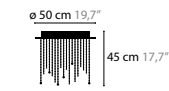

ICE FALL C6

14050 Crystals
14051 Excellent Crystals
14052 Superior Crystals

Colours: 02
 Light source: 6 x GU10 / 220V / Max. 50W
 Dimmable
 Light source not included

Size: Ø 70 x 110 cm
 Packing size: 75 x 75 x 15 cm
 Packing weight: 35 kg

ICE FALL C14

14060 Crystals
14061 Excellent Crystals
14062 Superior Crystals

Colours: 02
 Light source: 14 x GU10 / 220V / Max. 50W
 Dimmable
 Light source not included

Size: Ø 110 x 110 cm
 Packing size: 115 x 115 x 15 cm
 Packing weight: 80 kg

ICE FALL C20

14070 Crystals
14071 Excellent Crystals
14072 Superior Crystals

Colours: 02
 Light source: 20 x GU10 / 220V / Max. 50W
 Dimmable
 Light source not included

Size: Ø 150 x 110 cm
 Packing size: 155 x 155 x 17 cm
 Packing weight: 110 kg

ICE FALL

ICE FALL C3

14030
14031
14032

ICE FALL C5

14035
14036
14037

ICE FALL C6

14050
14051
14052

ICE FALL C14