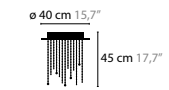

ICE FALL

ICE FALL C3

14030 Crystals
14031 Excellent Crystals
14032 Superior Crystals

Colours: 02
Light source: 3 x GU10 / 220V / Max. 50W
Dimmable
Light source not included

Size: Ø 40 x 45 cm
Packing size: 50 x 50 x 35 cm
Packing weight: 6 kg

ICE FALL C5

14035 Crystals
14036 Excellent Crystals
14037 Superior Crystals

Colours: 02
Light source: 5 x GU10 / 220V / Max. 50W
Dimmable
Light source not included

Size: Ø 50 x 45 cm
Packing size: 56 x 56 x 34 cm
Packing weight: 9 kg

ICE FALL C6

14050 Crystals
14051 Excellent Crystals
14052 Superior Crystals

Colours: 02
Light source: 6 x GU10 / 220V / Max. 50W
Dimmable
Light source not included

Size: Ø 70 x 110 cm
Packing size: 75 x 75 x 15 cm
Packing weight: 35 kg

ICE FALL C14

14060 Crystals
14061 Excellent Crystals
14062 Superior Crystals

Colours: 02
Light source: 14 x GU10 / 220V / Max. 50W
Dimmable
Light source not included

Size: Ø 110 x 110 cm
Packing size: 115 x 115 x 15 cm
Packing weight: 80 kg

ICE FALL C20

14070 Crystals
14071 Excellent Crystals
14072 Superior Crystals

Colours: 02
Light source: 20 x GU10 / 220V / Max. 50W
Dimmable
Light source not included

Size: Ø 150 x 110 cm
Packing size: 155 x 155 x 17 cm
Packing weight: 110 kg

ICE FALL

ICE FALL C3

14030
14031
14032