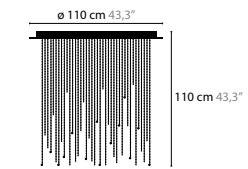

ICE FALL C14

14060
14061
14062