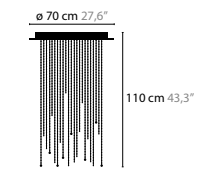

ICE FALL C6

14050 Crystals
14051 Excellent Crystals
14052 Superior Crystals

Colours: 02
 Light source: 6 x GU10 / 220V / Max. 50W
 Dimmable
 Light source not included

Size: Ø 70 x 110 cm
 Packing size: 75 x 75 x 15 cm
 Packing weight: 35 kg

ICE FALL C14

14060 Crystals
14061 Excellent Crystals
14062 Superior Crystals

Colours: 02
 Light source: 14 x GU10 / 220V / Max. 50W
 Dimmable
 Light source not included

Size: Ø 110 x 110 cm
 Packing size: 115 x 115 x 15 cm
 Packing weight: 80 kg

ICE FALL C20

14070 Crystals
14071 Excellent Crystals
14072 Superior Crystals

Colours: 02
 Light source: 20 x GU10 / 220V / Max. 50W
 Dimmable
 Light source not included

Size: Ø 150 x 110 cm
 Packing size: 155 x 155 x 17 cm
 Packing weight: 110 kg

ICE FALL

ICE FALL C3

14030
14031
14032

ICE FALL C5

14035
14036
14037

ICE FALL C6

14050
14051
14052

ICE FALL C14